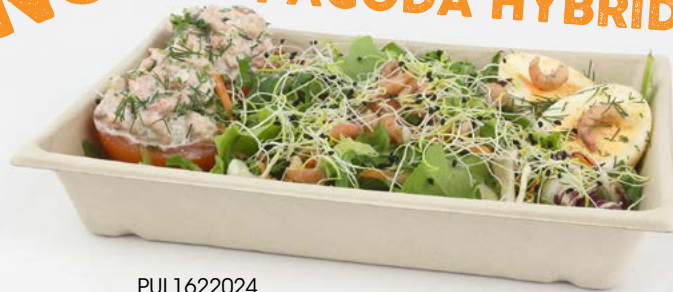

PUL15012

PUL14124

New

PAGODA HYBRID

PUL1622024

PUL14224

BePulp Bowls

Sustainable Solutions

New: Pagoda Hybrid

- Ideal shape to present mixed salad ingredients next to each other.

Added Value

- The **best lid fit** in the market.
- **Eye-catching** design.
- Superb product **visibility**.
- **RPET lids**.
- Excellent **stackability** and **denesting** features.
- **No taste transfer**.
- Large range that suits all needs.
- **Bagasse** bowls are certified **COMPOSTABLE**.
- Base: temperature resistance is from -10°C to +120°C.
- Lid: temperature resistance is from -40°C to +54°C.